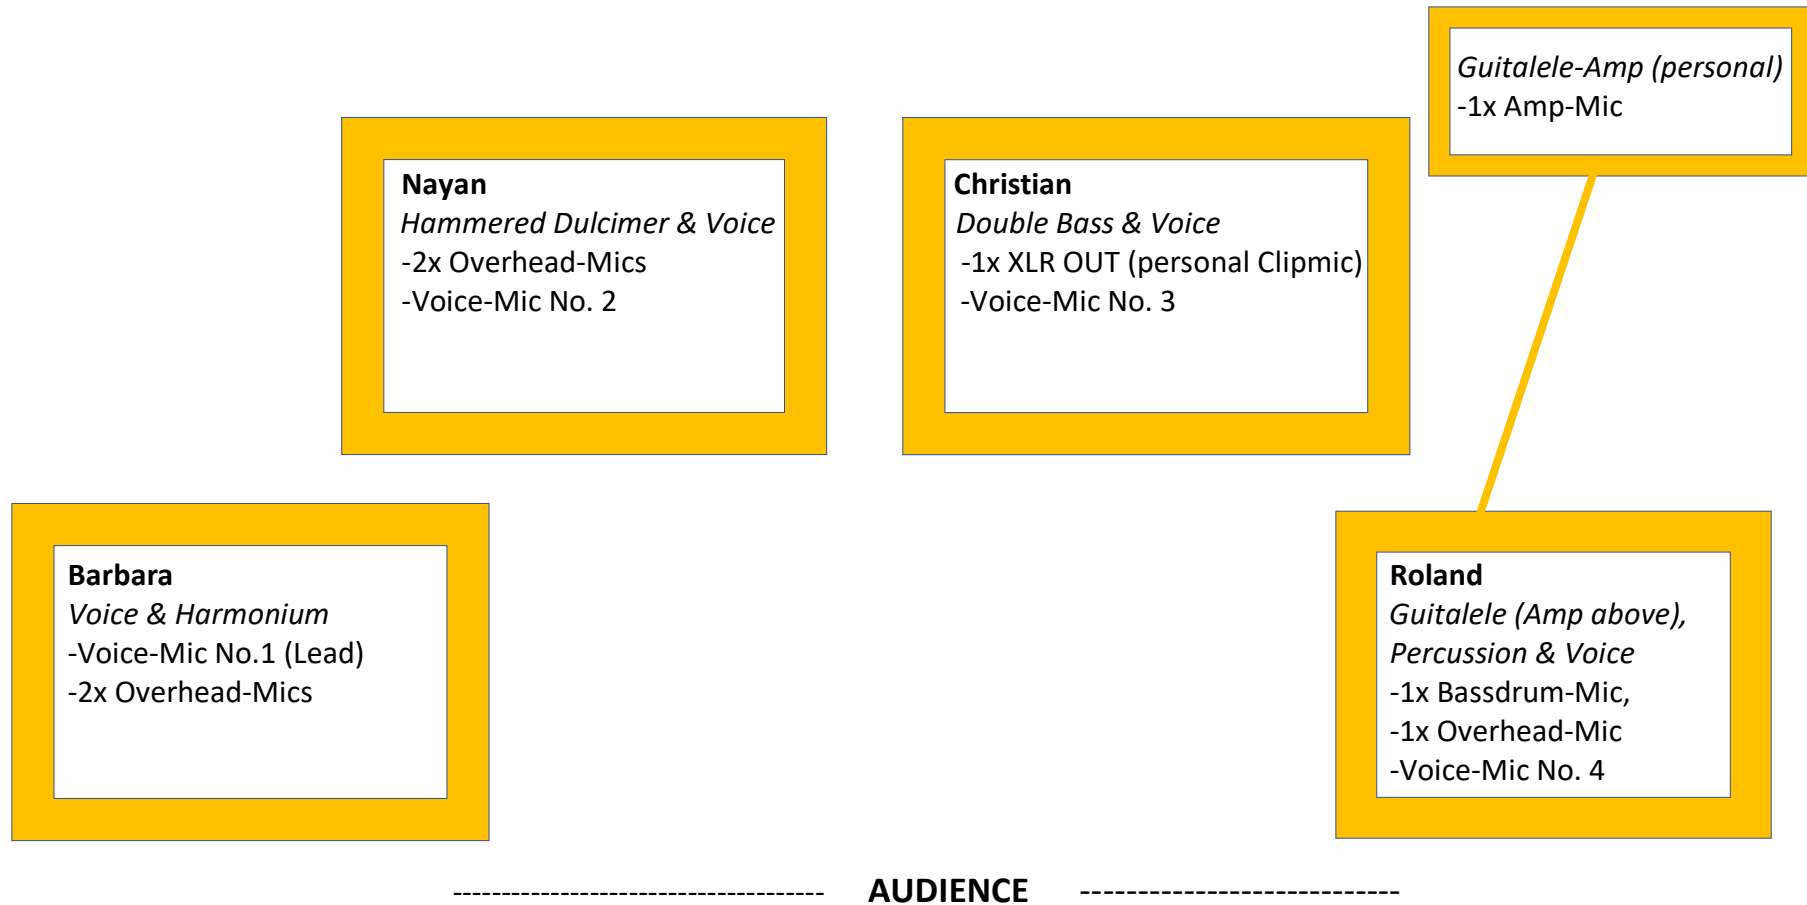

SILBEREN STAGEPLAN and TECHNICAL RIDER 2020 (engl)

-> We do need the following gear from the venue:

-4x Voice-Mics, 2x Overhead-Mics (Harmonium), 2x Overhead-Mics (Dulcimer), 1x Amp-Mic (Guitalele-Amp), 1x Bassdrum-Mic & 1x Overhead-Mic (Percussion)